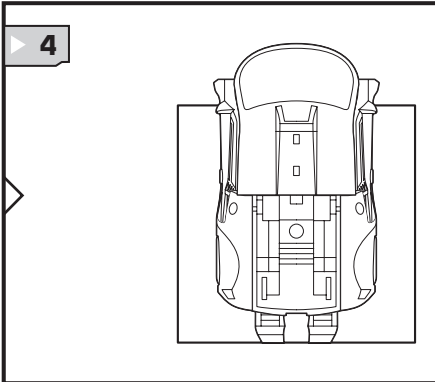

TRANSFORMERS

AGES 5+
83743/15200 Asst.

JOLT
DECEPTICON

NOTE: Some parts are made to detach if excessive force is applied and are designed to be reattached if separation occurs. Adult supervision may be necessary for younger children.

TRANSFORMERS.COM

CHANGING TO ROBOT

TURBO MODE

Reverse order of instructions to convert back into vehicle.